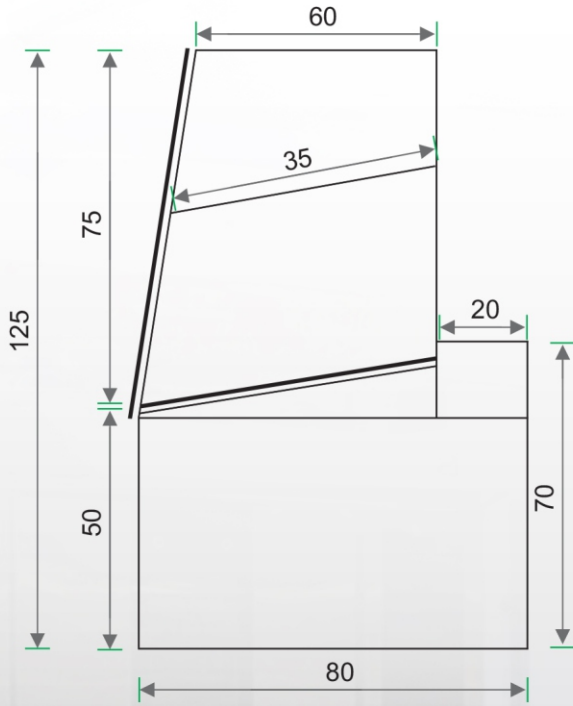

### GENERAL SPECIFICATIONS

- DESIGNED FOR KEEP PASTRY,SWEET,CANDY AND FOOD
- COLOR CHOICES AND DECORATION TO CUSTOMER SPECIFICATION
- TITES TRATNER MADE OF MDF

**STORE EQUIPMENT MANUFACTURER**

ENJEMAD

STORE EQUIPMENT MANUFACTURER